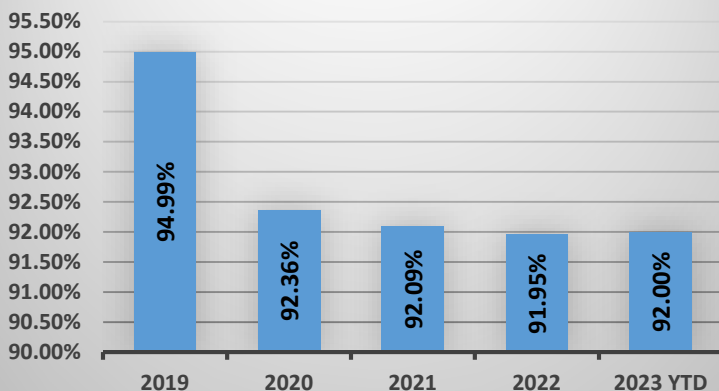

Group	Tips	Follow Ups
GVSU	0	0
Holland/Zeeland	7	2
OCSO	36	42
Tri – Cities	1	1
WEMET	9	4
Out of County	5	0
Total	50*	46*

*The total may not be the sum of the values above because tips may be assigned to multiple recipients.

22 Caller Initiated Text Messages

96 Dispatch Initiated Text Messages

* Already Included in 9-1-1 Class of Service Totals

911 Class of Service	January 2022	January 2023	Year to Date
Business	245	401	401
Other	55	23	23
Residential	144	95	98
VOIP	675	690	690
Wireless	6,527	6,437	6,437
911 Hang up*	904	782	782
TOTAL 911 CALLS	7,646	7,646	7,646

Administrative Calls	Jan. 2022	Jan. 2023	Year to Date
Inbound	6,566	6,744	6,744
Outbound	7,266	7,541	7,541

Total Calls Processed (Year to Date)

21,931

Yearly 911 Answered Within 10 Seconds