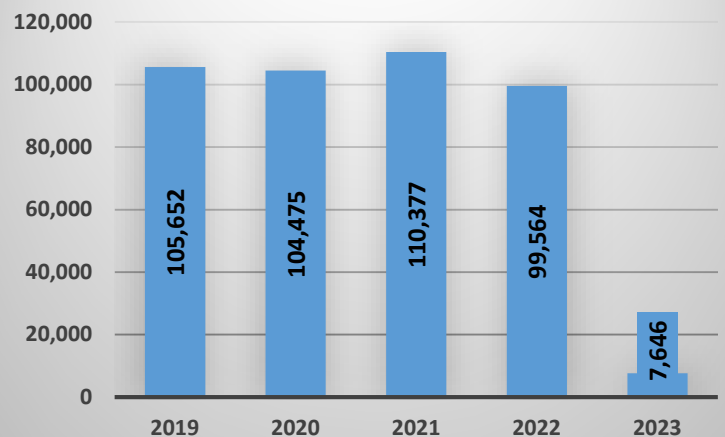

911 Class of Service	January 2022	January 2023	Year to Date
Business	245	401	401
Other	55	23	23
Residential	144	95	98
VOIP	675	690	690
Wireless	6,527	6,437	6,437
911 Hang up*	904	782	782
TOTAL 911 CALLS	7,646	7,646	7,646

Administrative Calls	Jan. 2022	Jan. 2023	Year to Date
Inbound	6,566	6,744	6,744
Outbound	7,266	7,541	7,541

Total Calls Processed (Year to Date)

21,931

Yearly 911 Answered Within 10 Seconds

Yearly 911 Call Volume